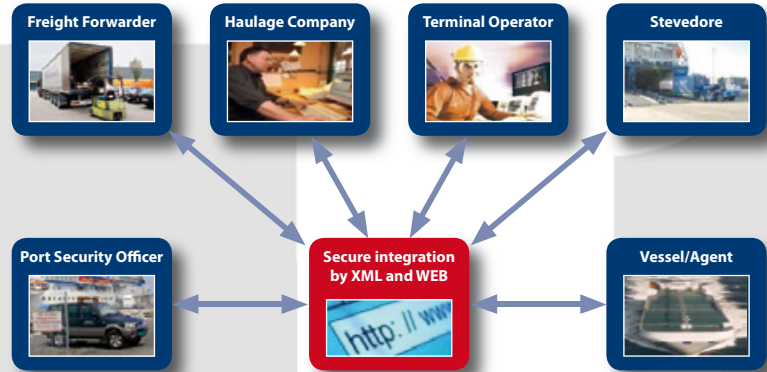

Port Security Officers and Terminal Security Officers are challenged with finding a solution that delivers integration of security systems, harmonise processes and routines, deliver value for money and does not strain the logistics efficiency and resources.

Seamless's flexible range of security services are designed to support efficient security management and collaboration across terminals and supply chains.

- **PortTools**® is vendor-independent and will work in any heterogeneous environment
- **PortTools**® is a modular platform that supports security governance, sharing of documents and secure integration.

## PortTools®

**There is a clear responsibility between PFSO, ISPS Terminal and Haulage Companies. Documents are always up to date, controlled and available for all involved parties.**

[www.1seamless.com](http://www.1seamless.com)